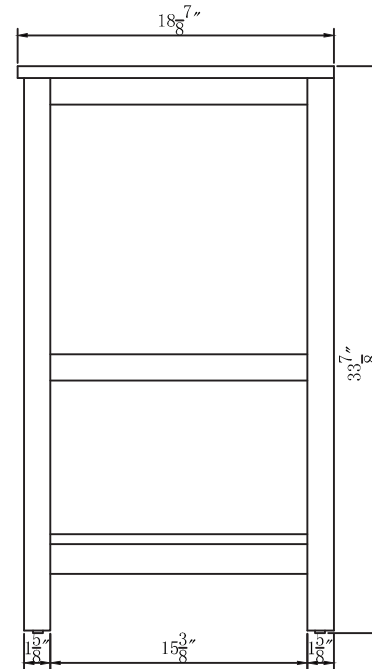

Top view

Back view

Side view

Front view

U drawer

Drawer Interior Size

DWG. NO.:

MODEL NO.:

VF19030BL

ALTERATIONS

1	
2	
3	
4	

FOR PROPOSAL ONLY ALL DIMENSIONS TO BE VERIFIED

SCALE:

DWG. BY:

CHECKED BY:

DATE: