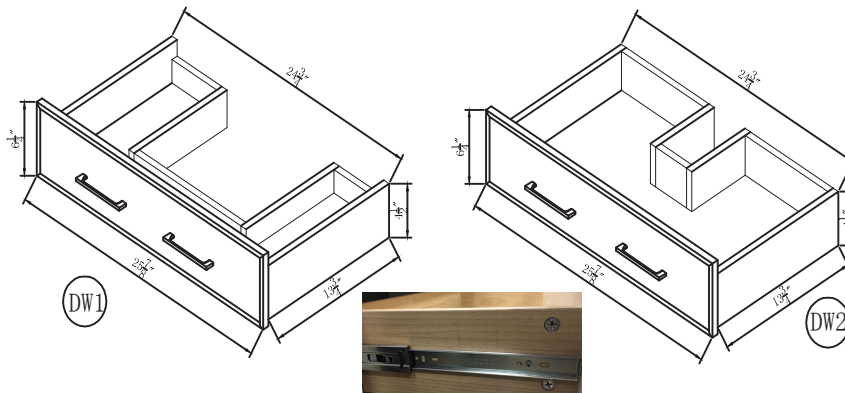

Top view

Back view

Side view

Front view

U drawer

Drawer Interior Size

DWG. NO.:

MODEL NO.:

VF19030BL

ALTERATIONS

1	
2	
3	
4	

FOR PROPOSAL ONLY ALL DIMENSIONS TO BE VERIFIED

SCALE:

DWG. BY:

CHECKED BY:

DATE: