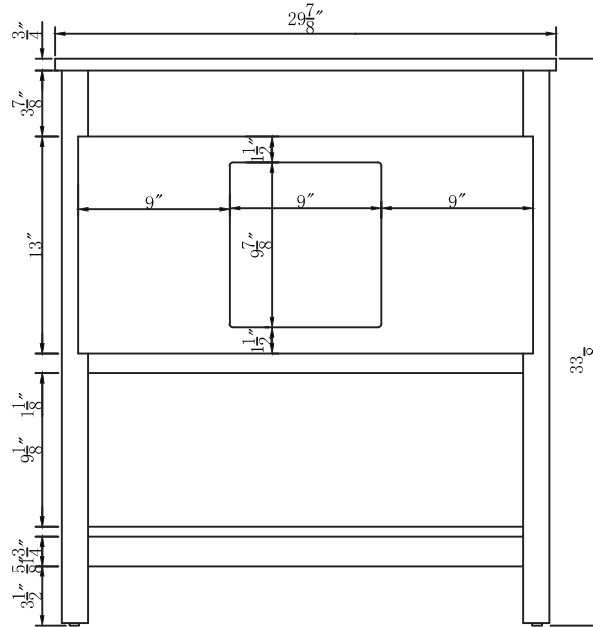

Top view

Back view

Side view

Front view

U drawer

Drawer Interior Size

DWG. NO.:

MODEL NO.:

VF19030BL

ALTERATIONS

1	
2	
3	
4	

FOR PROPOSAL ONLY ALL DIMENSIONS TO BE VERIFIED

SCALE:

DWG. BY:

CHECKED BY:

DATE: