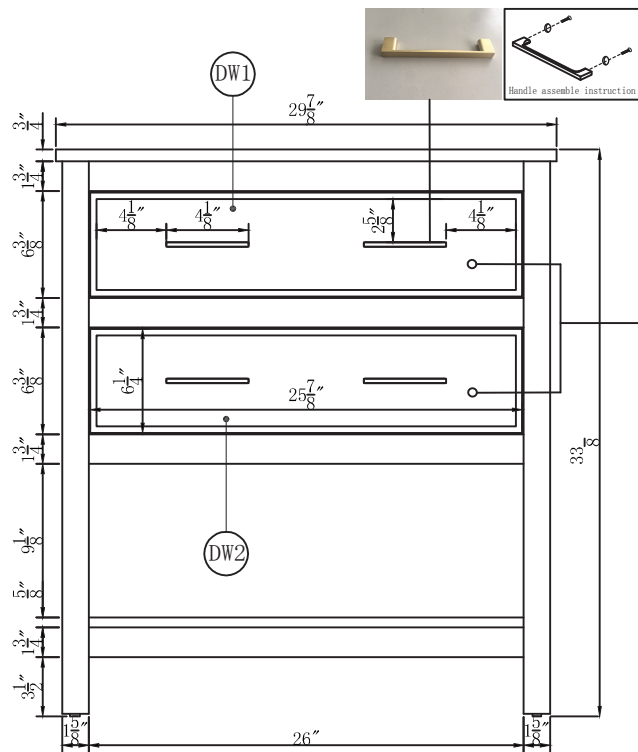

Top view

Back view

Side view

Front view

U drawer

Drawer Interior Size

DWG. NO.:

MODEL NO.:

VF19030BL

ALTERATIONS

1	
2	
3	
4	

FOR PROPOSAL ONLY ALL DIMENSIONS TO BE VERIFIED

SCALE:

DWG. BY:

CHECKED BY:

DATE: